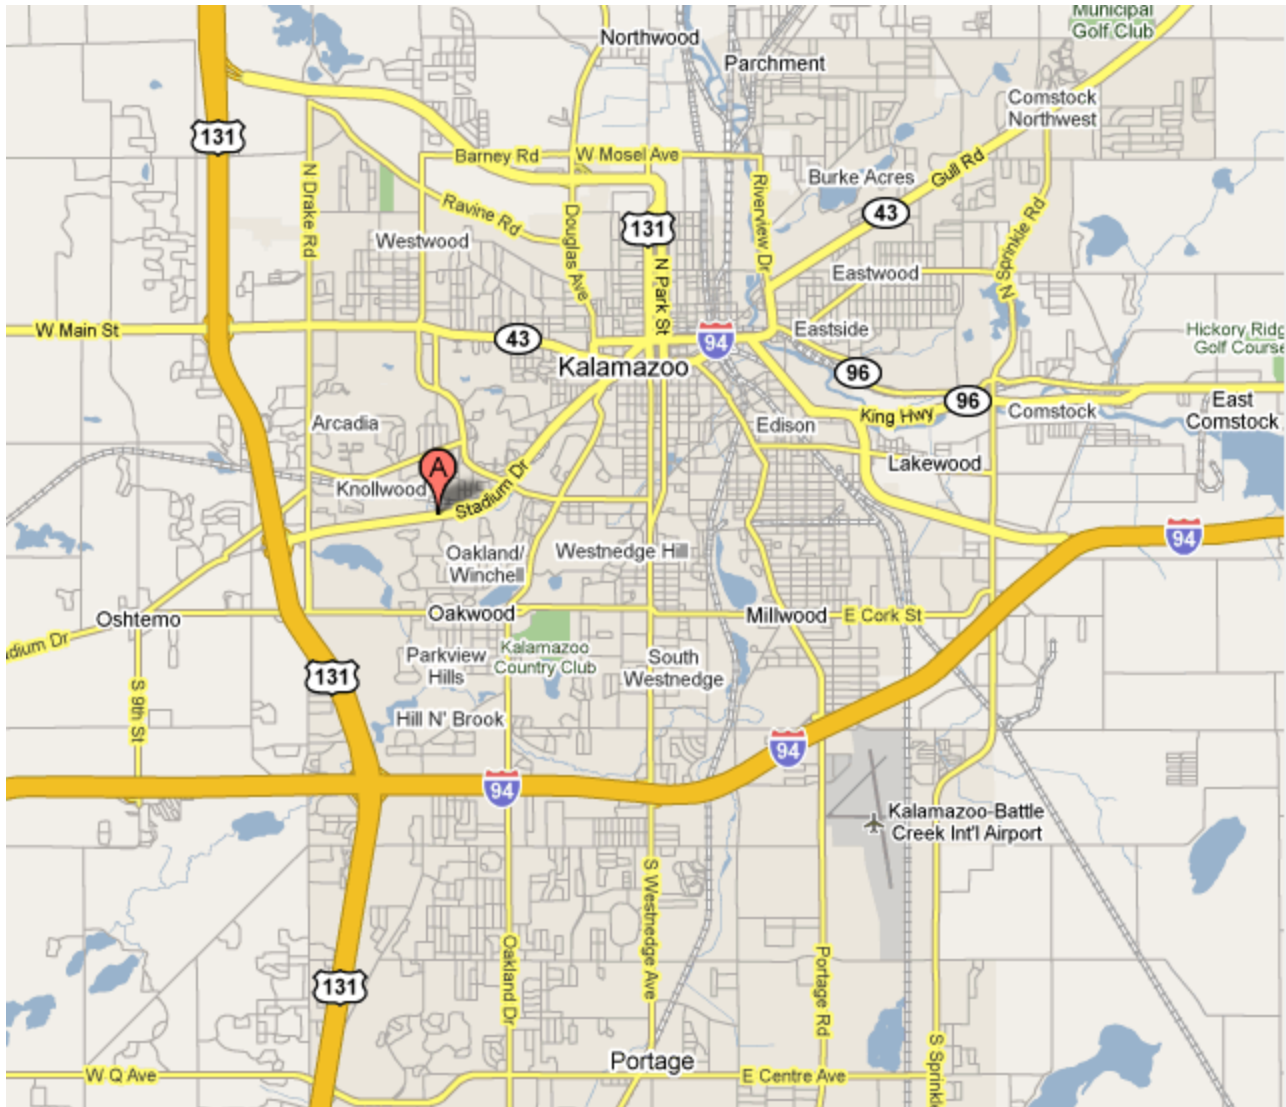

Wayside Entertainment

3406 Stadium Dr
Kalamazoo, Michigan
269-375-1930

This is the SMASH location for social events. Alcohol beverages and soft drinks are typically available. They also have great food.

Easy to locate off of Stadium drive about a mile East of exit 36A off of US-131